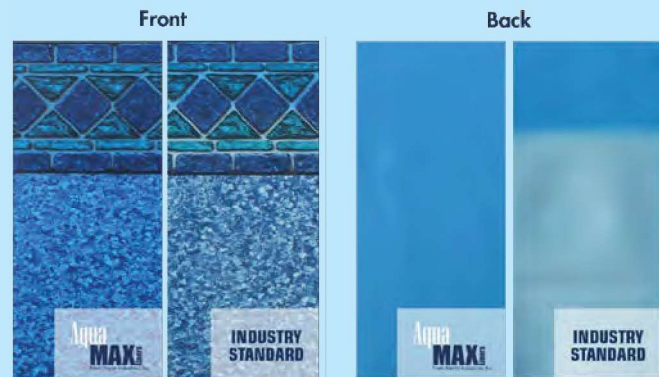

Aqua-Max Liners Only from Merlin Industries!

- 50% more top coat to help prevent scuffs & stains.
- 25% better resistance to chlorine bleaching.
- 25% longer life expectancy than standard liners.
- 20% more UV resistance for longer-lasting color.

UV and Weathering Resistance Test Results

Standard Vinyl

Aqua MAX Liners From Merlin Industries, Inc.

New Sample

1500 Hours
Estimated 6 Years

2500 Hours
Estimated 10 Years

Simulated over Chlorinated Pool Results