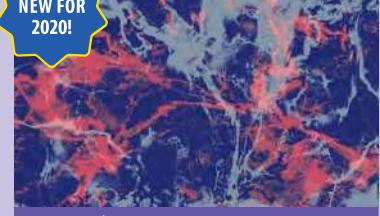

All Over Pattern Liners

AQUA INTENSE

Amelia Island
27 mil*

Black
27 mil*

Blue
20 mil or 27 mil*

NEW FOR 2020!

Coral Bay
27 mil*

Dark Blue
27 mil*