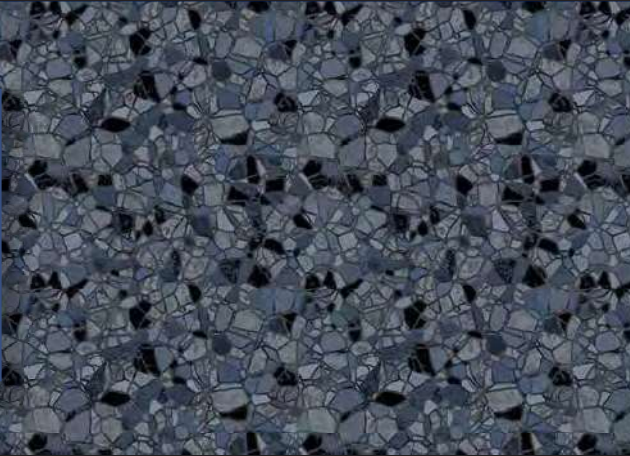

Amelia Island
All Over Texture
27 mil*

Caswell Beach Tile
Sandy Point Floor
All Over Texture
27 mil*

Gladstone Tile
Sandy Point Floor
All Over Texture
27 mil*

VALUE
MAX

Holden Beach
All Over Pattern
with Luster
27 mil wall, 20 mil floor*