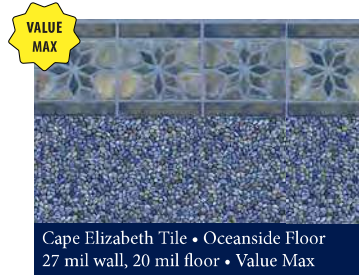

*Upcharge Applies

WHILE SUPPLIES LAST

AQUA-MAX

NEW FOR 2020

VALUE-MAX

SUPER VALUE-MAX

COOL! HOLOGRAPHIC

AQUA INTENSE