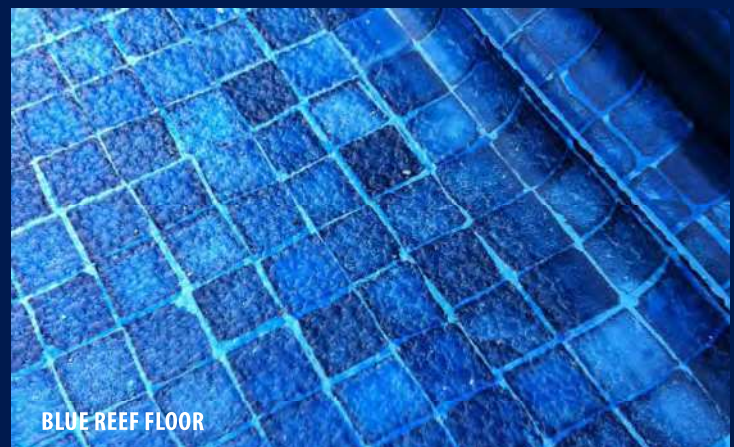

Merlin even has
your seams covered!

Our Silk Seam process creates a flatter seam that is easy on your feet and is less likely to catch debris!

Tex-Step Textured Vinyl*

Tex-Step textured vinyl is a great addition to your pool steps and benches.

Merlin offers over two dozen textured vinyl patterns to coordinate with your pool bottom choice.

Textured vinyl provides better slip resistance than standard vinyl & helps make your pool safer for kids, friends and summer fun.