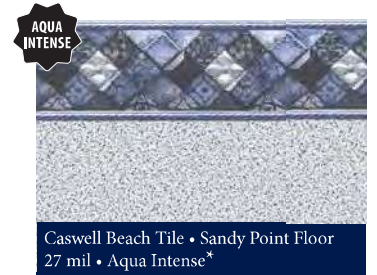

*Upcharge Applies

WHILE SUPPLIES LAST

AQUA-MAX

NEW FOR 2020

VALUE-MAX

SUPER VALUE-MAX

COOL! HOLOGRAPHIC

AQUA INTENSE