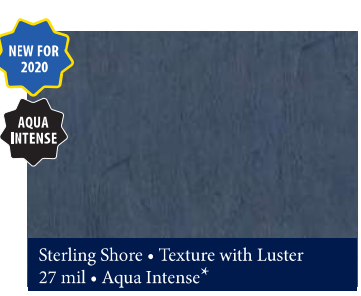

Blue Trinidad Tile
Jamaica Floor
20 mil or 27 mil*

WHILE
SUPPLIES
LAST

Cocoa Beach Tile
Miramar Floor
20 mil

NEW FOR
2020

Coral Bay
27 mil*

Corolla Beach Tile
Outer Banks Floor
20 mil

*Upcharge Applies

Color and tile aspects may differ from the images shown. Please see your Merlin Dealer for actual vinyl samples.