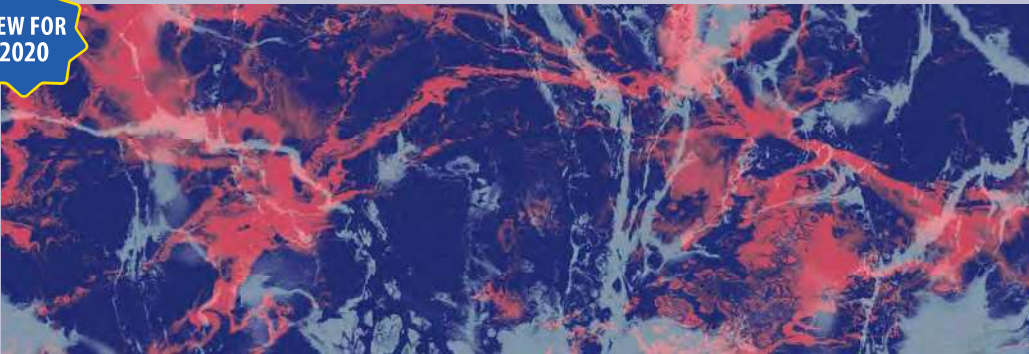

NEW FOR
2020

Coral Bay
27 mil*