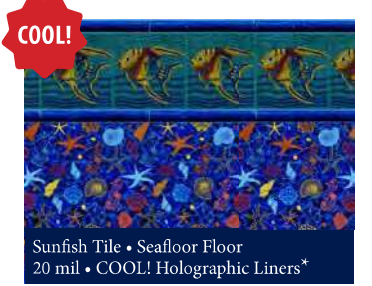

*Upcharge Applies

WHILE SUPPLIES LAST

AQUA-MAX

NEW FOR 2020

VALUE-MAX

SUPER VALUE-MAX

COOL! HOLOGRAPHIC

AQUA INTENSE