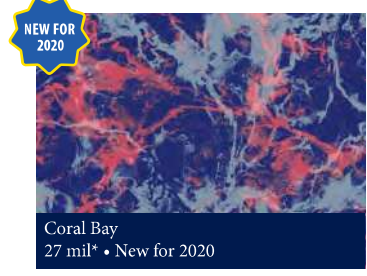

Blue Trinidad Tile
Jamaica Floor
20 mil or 27 mil*

WHILE
SUPPLIES
LAST

Cocoa Beach Tile
Miramar Floor
20 mil

NEW FOR
2020

Coral Bay
27 mil*

Corolla Beach Tile
Outer Banks Floor
20 mil

*Upcharge Applies

Color and tile aspects may differ from the images shown. Please see your Merlin Dealer for actual vinyl samples.