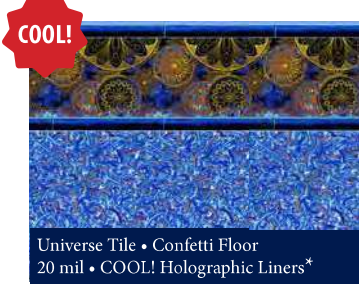

*Upcharge Applies

WHILE SUPPLIES LAST

AQUA-MAX

NEW FOR 2020

VALUE-MAX

SUPER VALUE-MAX

COOL! HOLOGRAPHIC

AQUA INTENSE