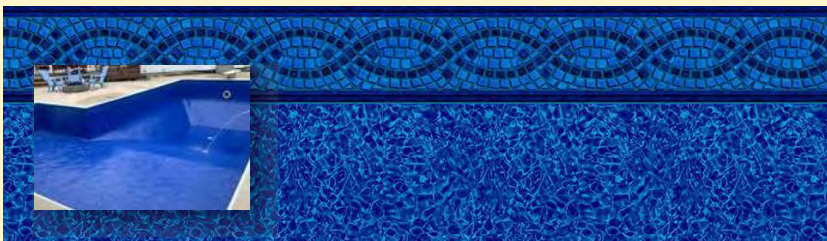

WHILE
SUPPLIES
LAST

Vivara Tile
Miramar Floor
20 mil

*Upcharge Applies

Value-Max Patterns

Cape Elizabeth Tile
Oceanside Floor
27 mil wall, 20 mil floor

Diamond Cliff Tile
Blue Pointe Floor
27 mil wall, 20 mil floor