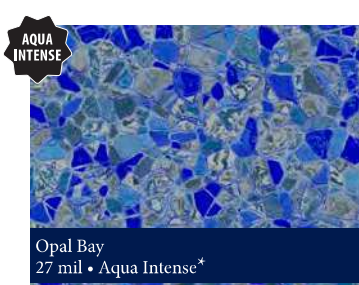

*Upcharge Applies

WHILE SUPPLIES LAST

AQUA-MAX

NEW FOR 2020

VALUE-MAX

SUPER VALUE-MAX

COOL! HOLOGRAPHIC

AQUA INTENSE