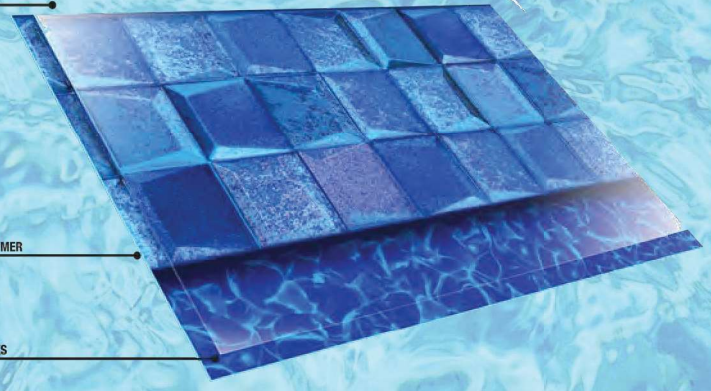

Aqua MAX Liners

FROM MERLIN INDUSTRIES INC.

THICKER PROTECTIVE TOP COAT

HIGH MOLECULAR WEIGHT POLYMER

UV AND BLEACH RESISTANT INKS