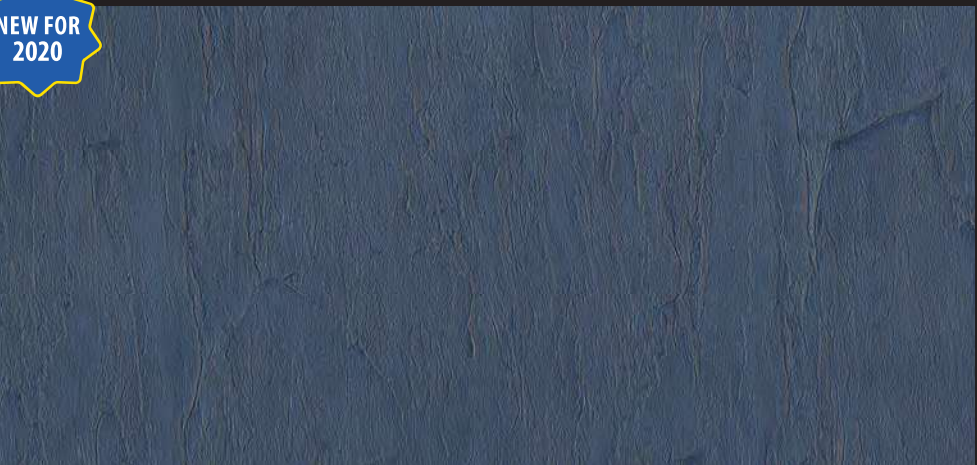

Shelter Cove
All Over Texture
with Luster
27 mil*

NEW FOR
2020