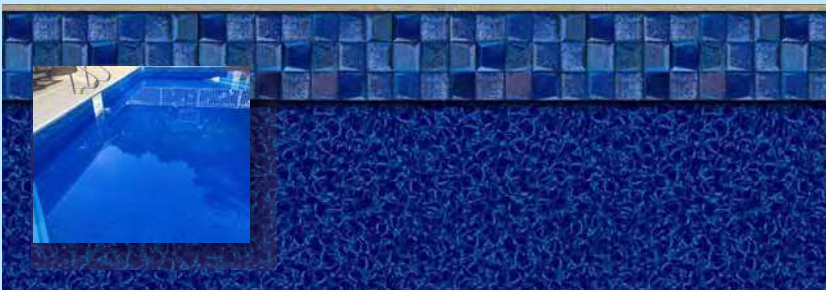

WHILE
SUPPLIES
LAST

Crystal Cove Tile
Brava Beach Floor
20 mil
Aqua-MAX*

Mission Beach Tile
Princeville Floor
20 mil or 27 mil
Aqua-MAX*

Aqua MAX Liners

From Merlin Industries, Inc.

WHILE
SUPPLIES
LAST

Ocho Rios Tile
Blue Cove Floor
20 mil
Aqua-MAX*