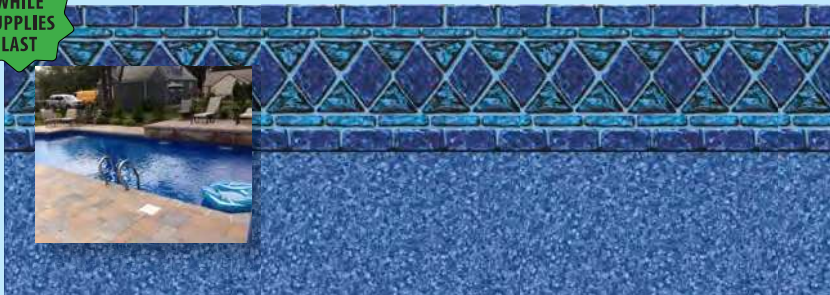

WHILE
SUPPLIES
LAST

Crystal Cove Tile
Brava Beach Floor
20 mil
Aqua-MAX*

Mission Beach Tile
Princeville Floor
20 mil or 27 mil
Aqua-MAX*

Aqua MAX Liners

From Merlin Industries, Inc.

WHILE
SUPPLIES
LAST

Ocho Rios Tile
Blue Cove Floor
20 mil
Aqua-MAX*