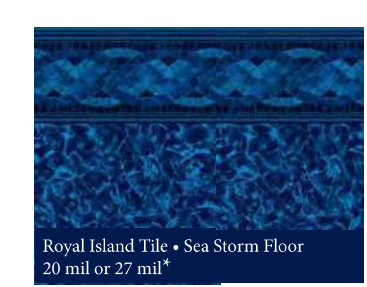

Blue Trinidad Tile
Jamaica Floor
20 mil or 27 mil*

WHILE
SUPPLIES
LAST

Cocoa Beach Tile
Miramar Floor
20 mil

NEW FOR
2020

Coral Bay
27 mil*

Corolla Beach Tile
Outer Banks Floor
20 mil

*Upcharge Applies

Color and tile aspects may differ from the images shown. Please see your Merlin Dealer for actual vinyl samples.