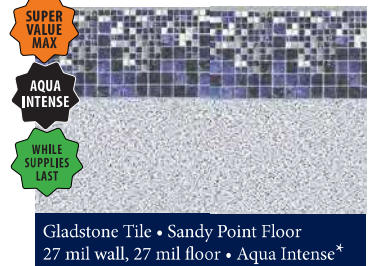

*Upcharge Applies

WHILE SUPPLIES LAST

AQUA-MAX

NEW FOR 2020

VALUE-MAX

SUPER VALUE-MAX

COOL! HOLOGRAPHIC

AQUA INTENSE