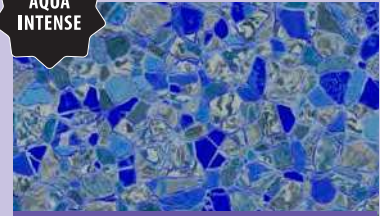

AQUA INTENSE

Opal Bay
27 mil*