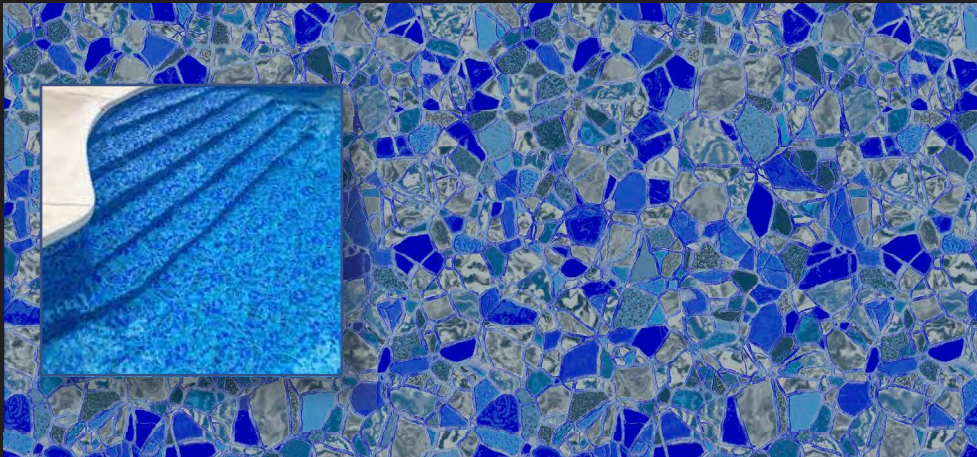

Amelia Island
All Over Texture
27 mil*

Caswell Beach Tile
Sandy Point Floor
All Over Texture
27 mil*

Gladstone Tile
Sandy Point Floor
All Over Texture
27 mil*

VALUE
MAX

Holden Beach
All Over Pattern
with Luster
27 mil wall, 20 mil floor*