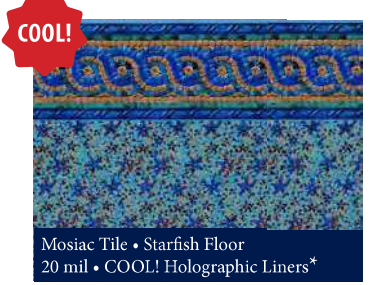

*Upcharge Applies

WHILE SUPPLIES LAST

AQUA-MAX

NEW FOR 2020

VALUE-MAX

SUPER VALUE-MAX

COOL! HOLOGRAPHIC

AQUA INTENSE