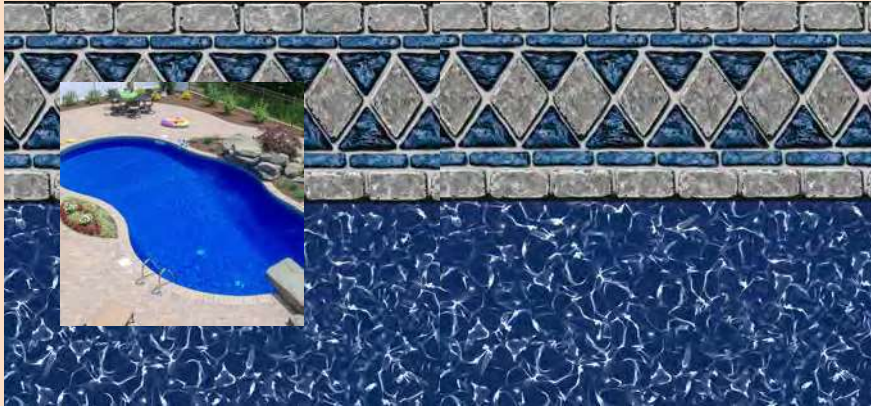

Siesta Key Tile
Blue Reef Floor
27 mil wall, 20 mil floor

NEW FOR
2020

Valencia Tile
Ocean Mist Floor
27 mil wall, 20 mil floor

WHILE
SUPPLIES
LAST

Windswept Tile
Lakeside Floor
27 mil wall, 20 mil floor

Super Value-Max